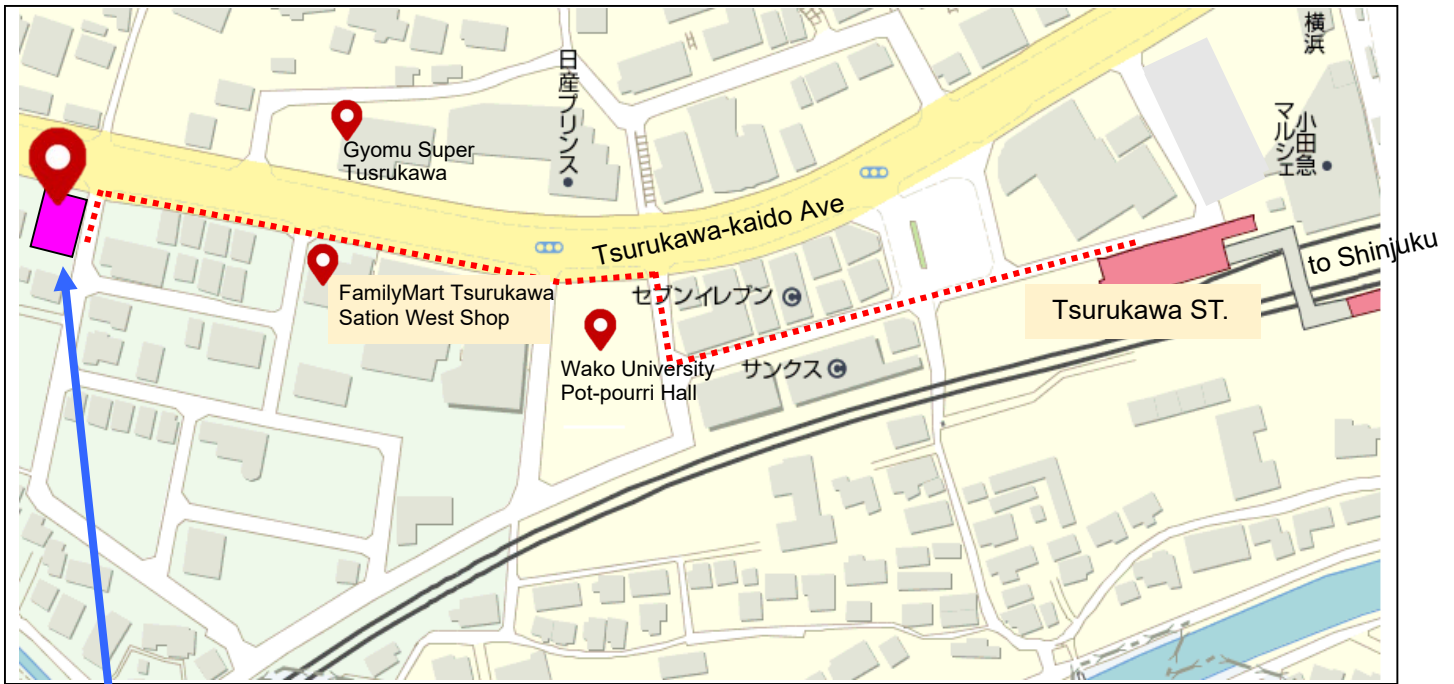

Access Map

to Odawara

PLATON JAPAN Co.,Ltd.

Tsurukawa Akademeia Building, 56 Okura-cho,
Machida City, Tokyo 195-0062 JAPAN

TEL +81-42-734-8088 FAX +81-42-737-6708

[Nearest Station] Odakyu Line Tsurukawa Station